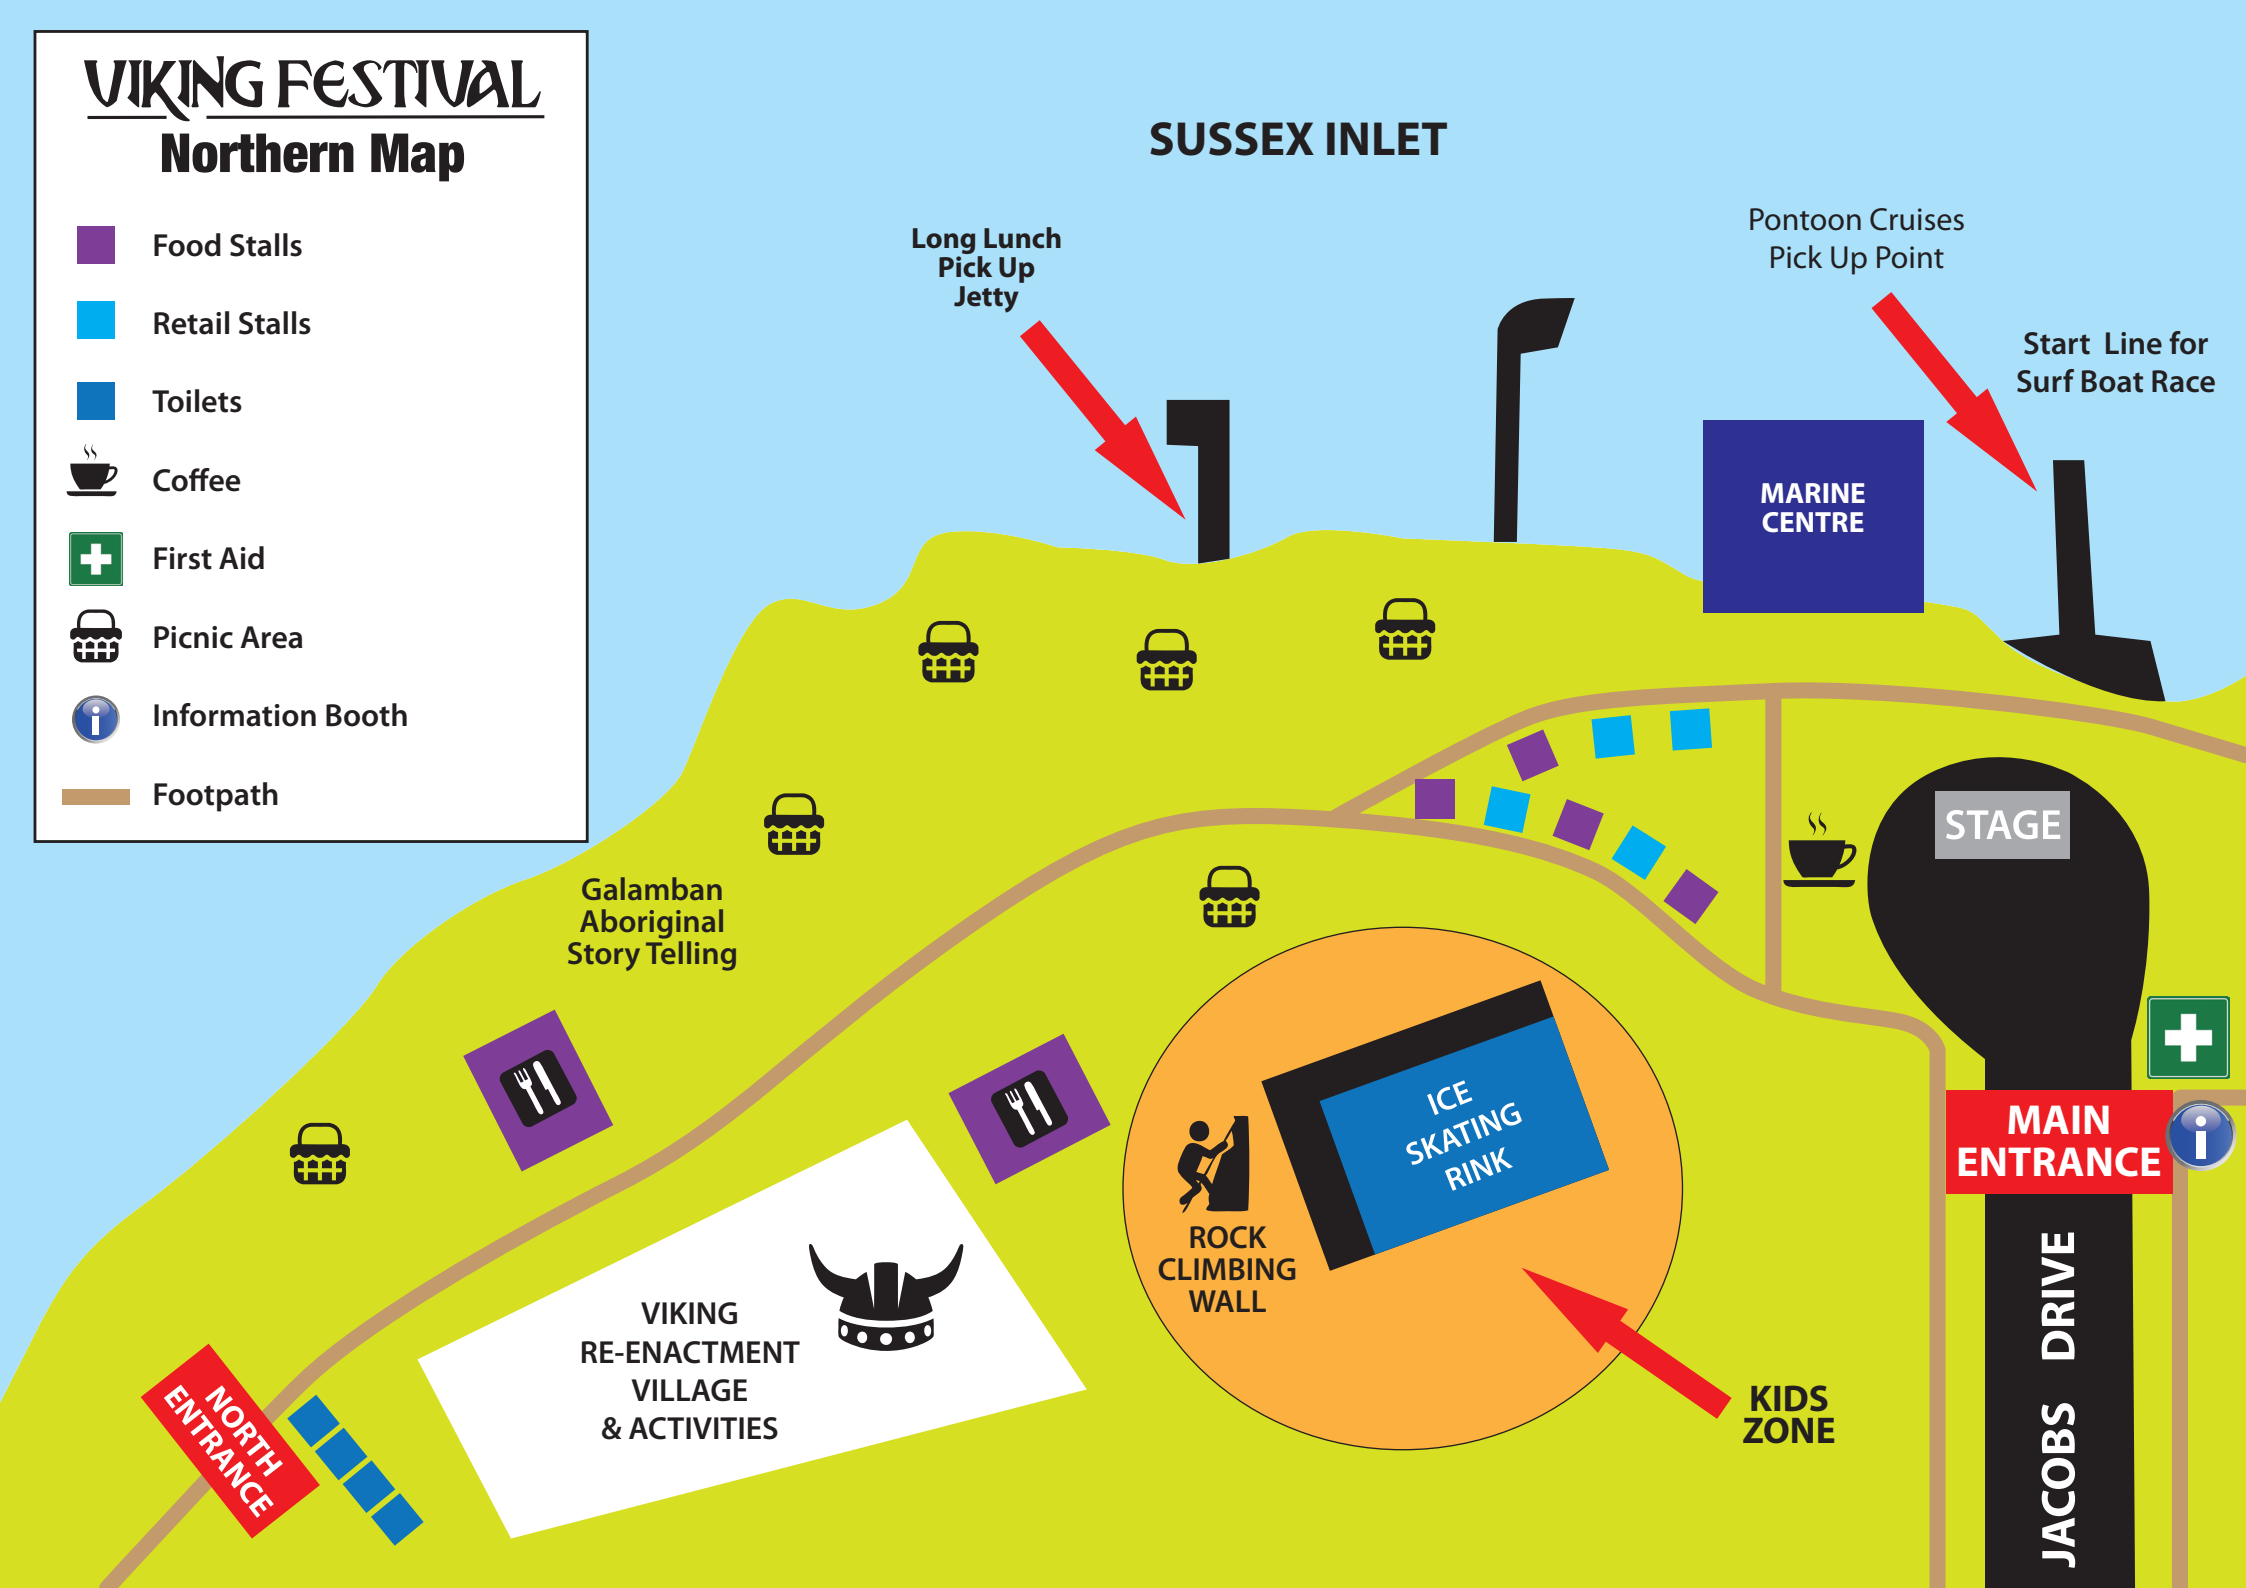

VIKING FESTIVAL

Northern Map

-  Food Stalls
-  Retail Stalls
-  Toilets
-  Coffee
-  First Aid
-  Picnic Area
-  Information Booth
- Footpath

SUSSEX INLET

Long Lunch
Pick Up
Jetty

Pontoon Cruises
Pick Up Point

Start Line for
Surf Boat Race

MARINE
CENTRE

STAGE

MAIN
ENTRANCE

JACOBS
DRIVE

Galamban
Aboriginal
Story Telling

VIKING
RE-ENACTMENT
VILLAGE
& ACTIVITIES

ROCK
CLIMBING
WALL

ICE
SKATING
RINK

KIDS
ZONE

VIKING FESTIVAL

Southern Map

Viking Display

Food Stalls

Retail Stalls

Toilets

Main Parking

Fishing Workshops

First Aid

Picnic Area

Information Booth

Footpath